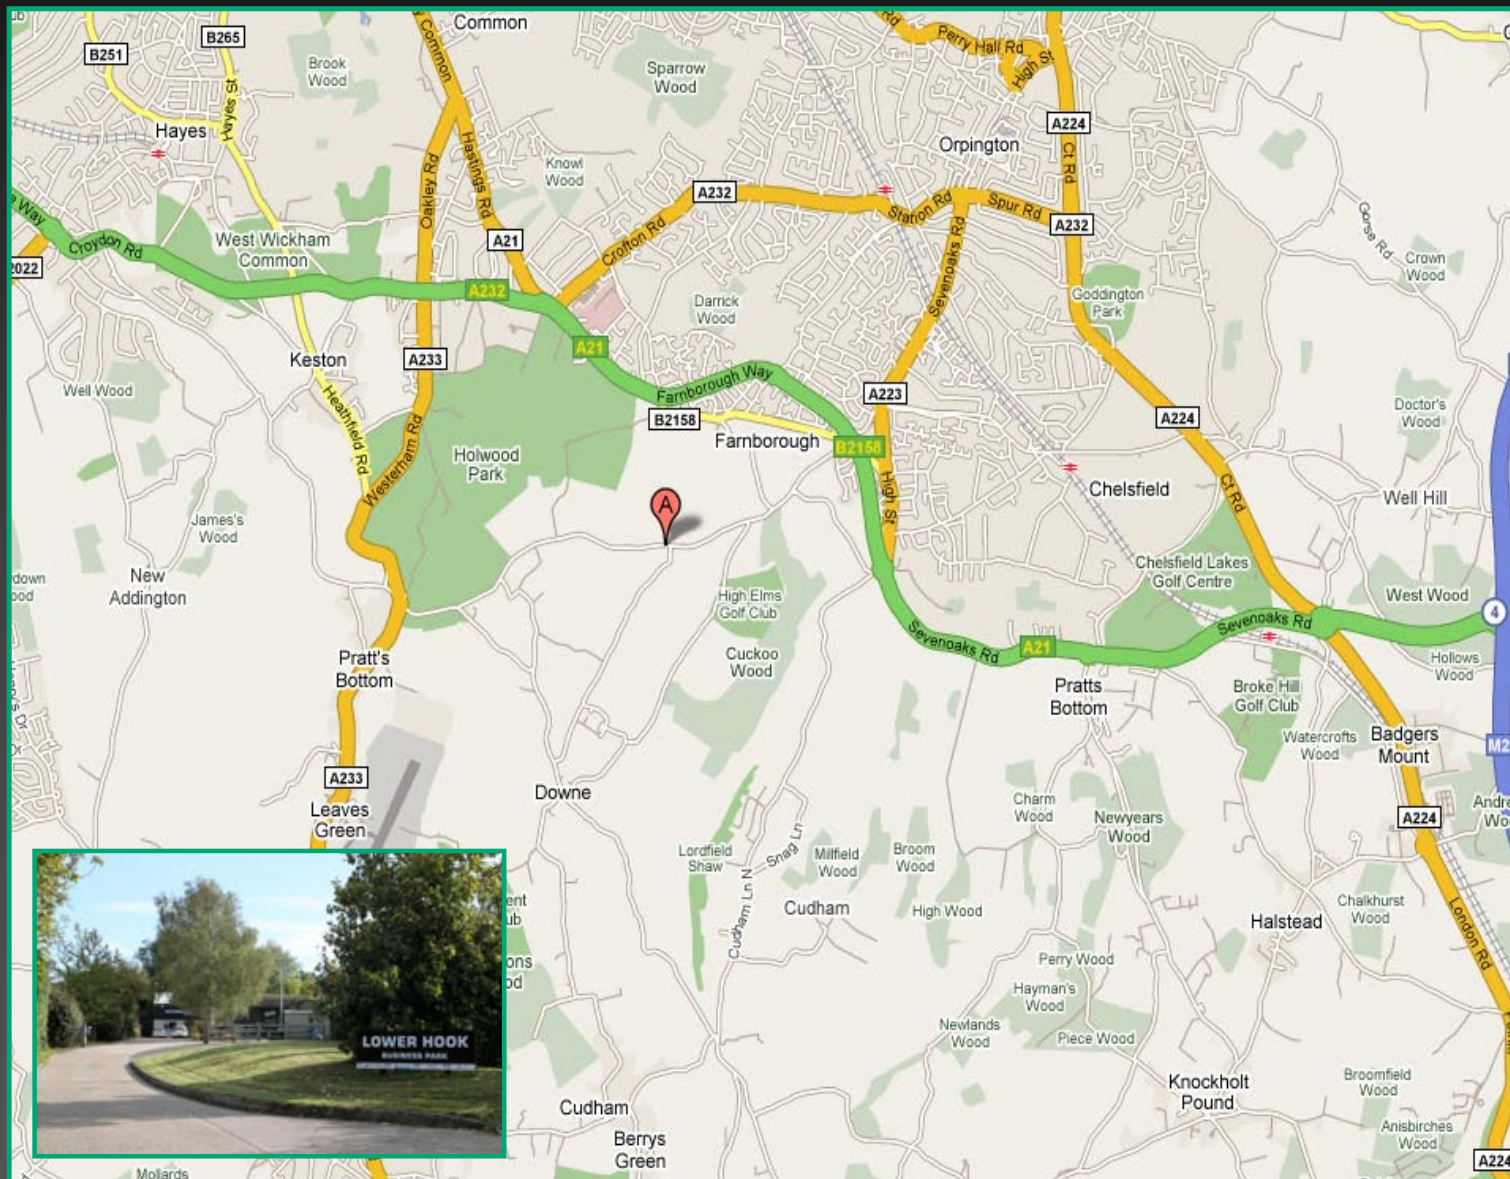

THE AUTOMOTIVE GROUP

Unit 1 Lower Hook Business Park,
Shire lane, Downe, Orpington,
Kent BR6 7GZ

Directions to Automotive Group Head Office from:

► M25

- Leave the M25 at junction 4
- Then at roundabout take the exit onto the A21 signposted London (SE) Bromley, Orpington A21
- At Hewitts Roundabout take the 3rd exit onto the A21 (signposted Bromley)
- At Pratts Bottom roundabout take the 2nd exit onto the A21 (signposted Bromley)
- At roundabout take the 3rd exit onto the A21 (signposted Bromley)
- At roundabout take the 1st exit onto Farnborough Hill - B2158 (signposted Downe, Farnborough Village)
- At mini-roundabout turn left onto Shire Lane
- We are 1 mile down on the left

► Biggin Hill Airport

- Start out at Biggin Hill Airport, Westerham
- Turn right onto the A233
- At the mini roundabout turn right onto Downe Road (signposted Downe, High Elms)
- Turn left onto Shire Lane
- We are 1/4 mile down on the right hand side

► Bromley South Station

- Turn left onto Masons Hill - B228
- At traffic signals turn right onto the A21 (signposted Sevenoaks, Orpington)
- At roundabout take the 2nd exit onto the A21 (signposted Sevenoaks, Biggin Hill)
- Take the second right turn Oakley road
- At traffic signals go straight on into Westerham road
- At the mini roundabout turn left onto Downe Road (signposted Downe, High Elms)
- Turn left onto Shire Lane
- We are 1/4 mile down on the right hand side (on the third bend)